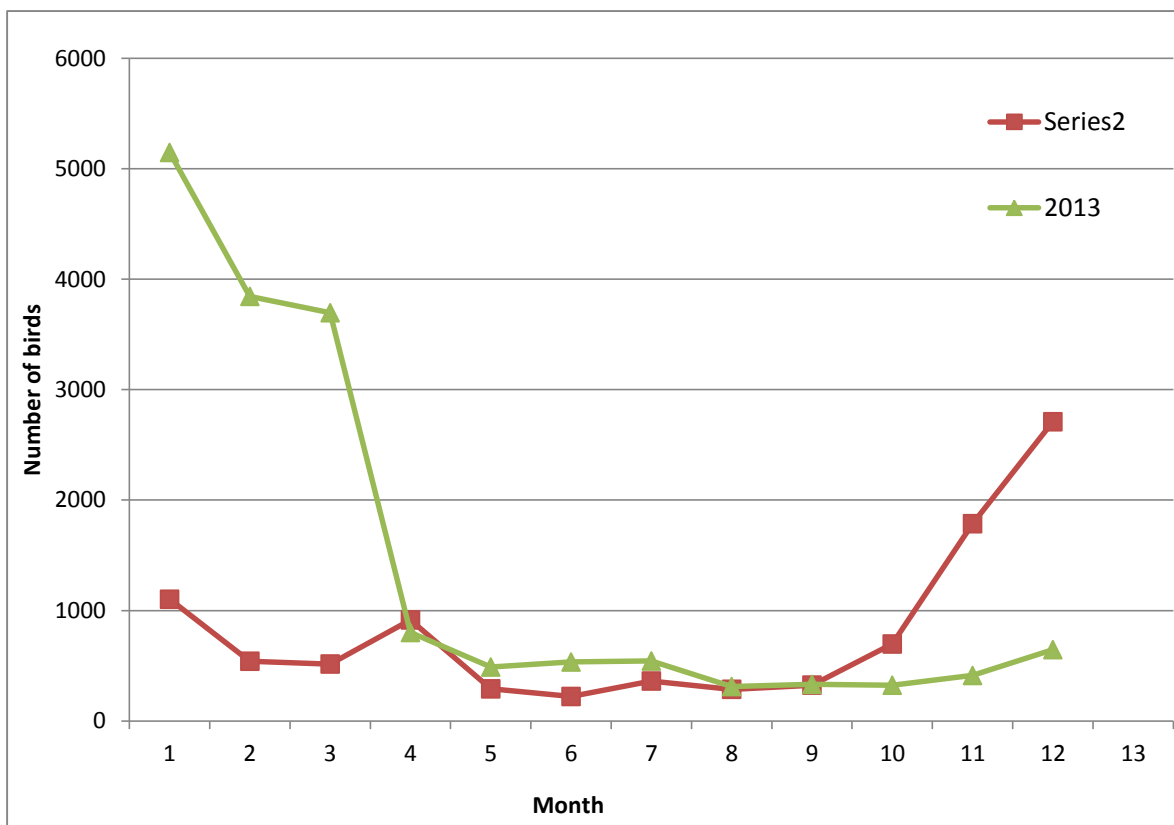

HFNC LAKE HAMILTON MONTHLY BIRD SURVEYS 2012 & 2013

Total species (waterbirds + others) at each count

	Feb	Mar	Apr	May	Jun	Jul	Aug	Sep	Oct	Nov	Dec	Jan
2012	28	33	25	35	17	17	31	31	29	37	37	42
2013	46	38	47	37	32	29	25	33	28	33	30	43

Number of birds of all species seen at each month for 4 years (Feb12-Jan16)

Year	Feb	Mar	Apr	May	Jun	Jul	Aug	Sep	Oct	Nov	Dec	Jan
2012	1102	541	516	915	291	222	362	287	325	697	1786	2709
2013	5147	3844	3696	801	489	534	543	312	332	324	412	646

Number of birds of all species in 2 categories seen monthly for 2 yrs (Feb12-Jan14)

Year	Group	Feb	Mar	Apr	May	Jun	Jul	Aug	Sep	Oct	Nov	Dec	Jan
12	wbird	975	440	445	668	246	198	281	124	190	567	1225	2569
13	wbird	4381	3779	3460	538	391	414	383	237	168	189	287	523
12	other	127	101	71	247	45	24	81	163	135	130	561	140
13	other	766	65	236	263	98	120	160	75	164	135	125	123