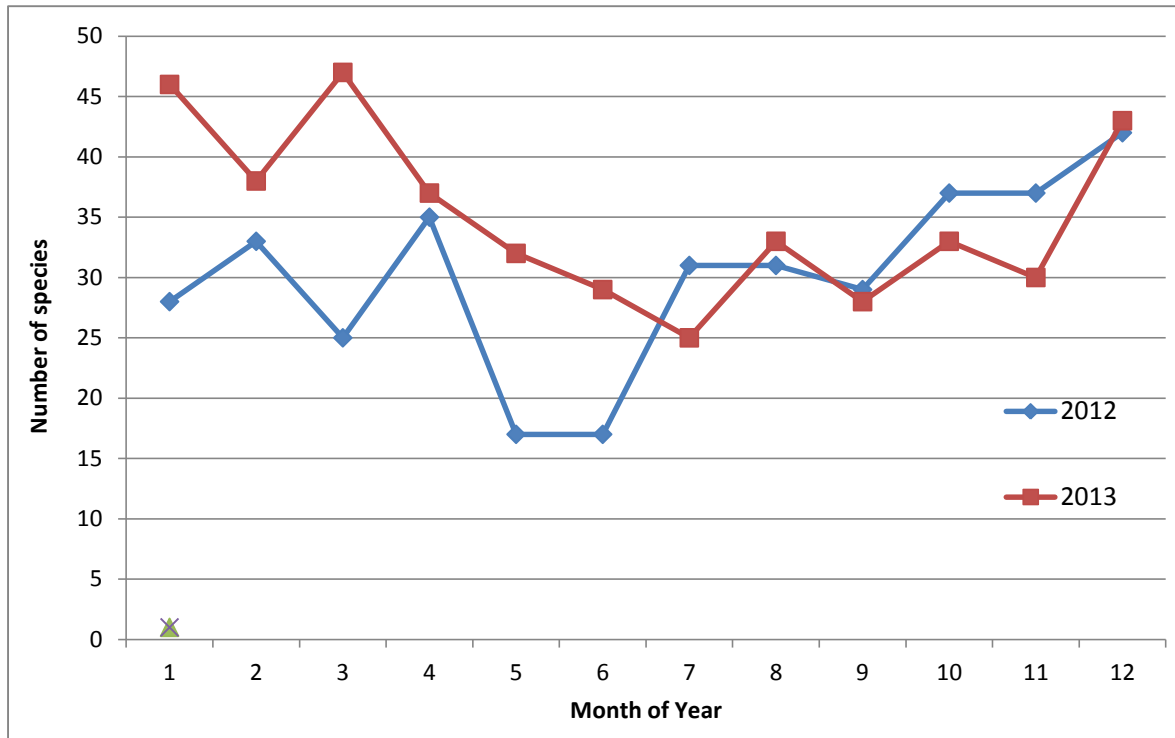

HFNC LAKE HAMILTON MONTHLY BIRD SURVEYS 2012 & 2013

Total species (waterbirds + others) at each count

	Feb	Mar	Apr	May	Jun	Jul	Aug	Sep	Oct	Nov	Dec	Jan
2012	28	33	25	35	17	17	31	31	29	37	37	42
2013	46	38	47	37	32	29	25	33	28	33	30	43

Number of birds of all species seen at each month for 4 years (Feb12-Jan16)

Year	Feb	Mar	Apr	May	Jun	Jul	Aug	Sep	Oct	Nov	Dec	Jan
2012	1102	541	516	915	291	222	362	287	325	697	1786	2709
2013	5147	3844	3696	801	489	534	543	312	332	324	412	646

Number of birds of all species in 2 categories seen monthly for 2 yrs (Feb12-Jan14)

Year	Group	Feb	Mar	Apr	May	Jun	Jul	Aug	Sep	Oct	Nov	Dec	Jan
12	wbird	975	440	445	668	246	198	281	124	190	567	1225	2569
13	wbird	4381	3779	3460	538	391	414	383	237	168	189	287	523
12	other	127	101	71	247	45	24	81	163	135	130	561	140
13	other	766	65	236	263	98	120	160	75	164	135	125	123