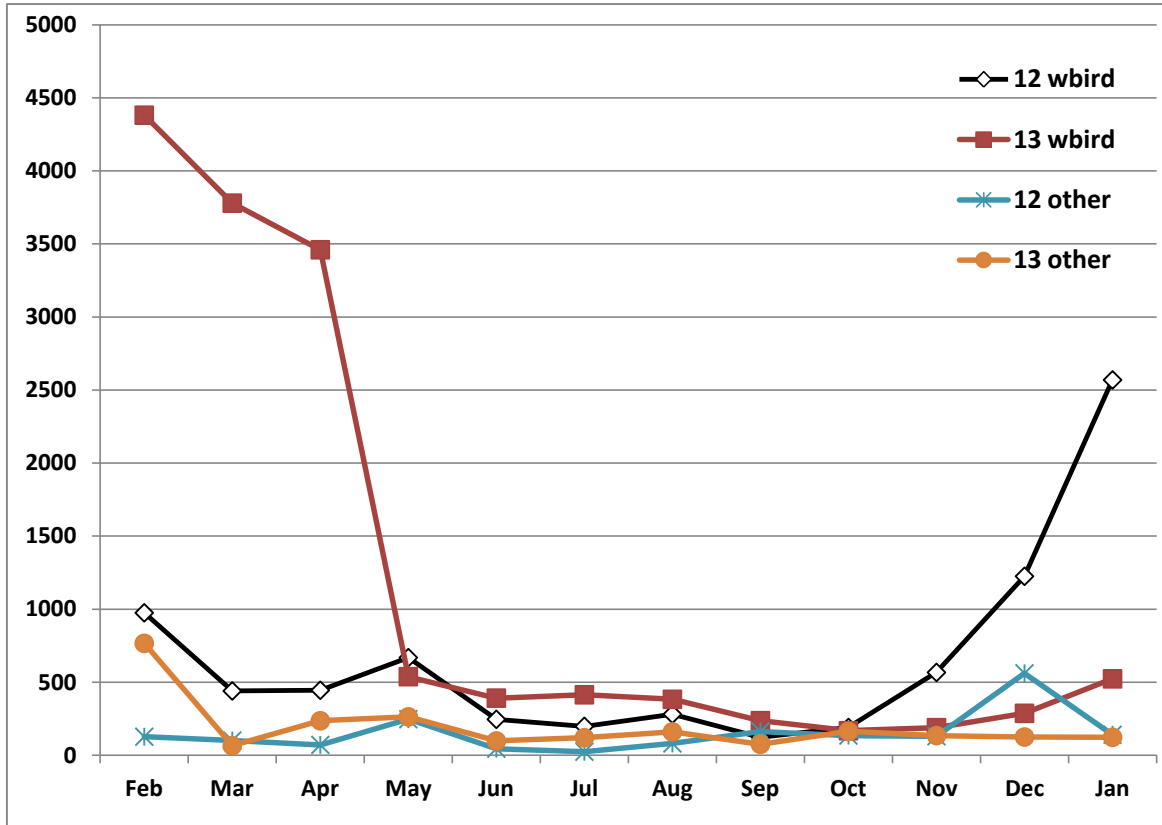

HFNC LAKE HAMILTON MONTHLY BIRD SURVEYS 2012 & 2013

Total species (waterbirds + others) at each count

	Feb	Mar	Apr	May	Jun	Jul	Aug	Sep	Oct	Nov	Dec	Jan
2012	28	33	25	35	17	17	31	31	29	37	37	42
2013	46	38	47	37	32	29	25	33	28	33	30	43

Number of birds of all species seen at each month for 4 years (Feb12-Jan16)

Year	Feb	Mar	Apr	May	Jun	Jul	Aug	Sep	Oct	Nov	Dec	Jan
2012	1102	541	516	915	291	222	362	287	325	697	1786	2709
2013	5147	3844	3696	801	489	534	543	312	332	324	412	646

Number of birds of all species in 2 categories seen monthly for 2 yrs (Feb12-Jan14)

Year	Group	Feb	Mar	Apr	May	Jun	Jul	Aug	Sep	Oct	Nov	Dec	Jan
12	wbird	975	440	445	668	246	198	281	124	190	567	1225	2569
13	wbird	4381	3779	3460	538	391	414	383	237	168	189	287	523
12	other	127	101	71	247	45	24	81	163	135	130	561	140
13	other	766	65	236	263	98	120	160	75	164	135	125	123

Number of species of birds in 2 categories seen monthly for 2 years (Feb12-Jan14)

Year	Group	Feb	Mar	Apr	May	Jun	Jul	Aug	Sep	Oct	Nov	Dec	Jan
12	wbird	18	19	16	19	9	10	13	10	14	20	23	25
13	wbird	30	29	29	22	18	12	13	19	13	15	15	25
12	other	10	14	9	16	8	7	18	21	15	17	14	17
13	other	16	9	18	15	14	17	12	14	15	18	15	18