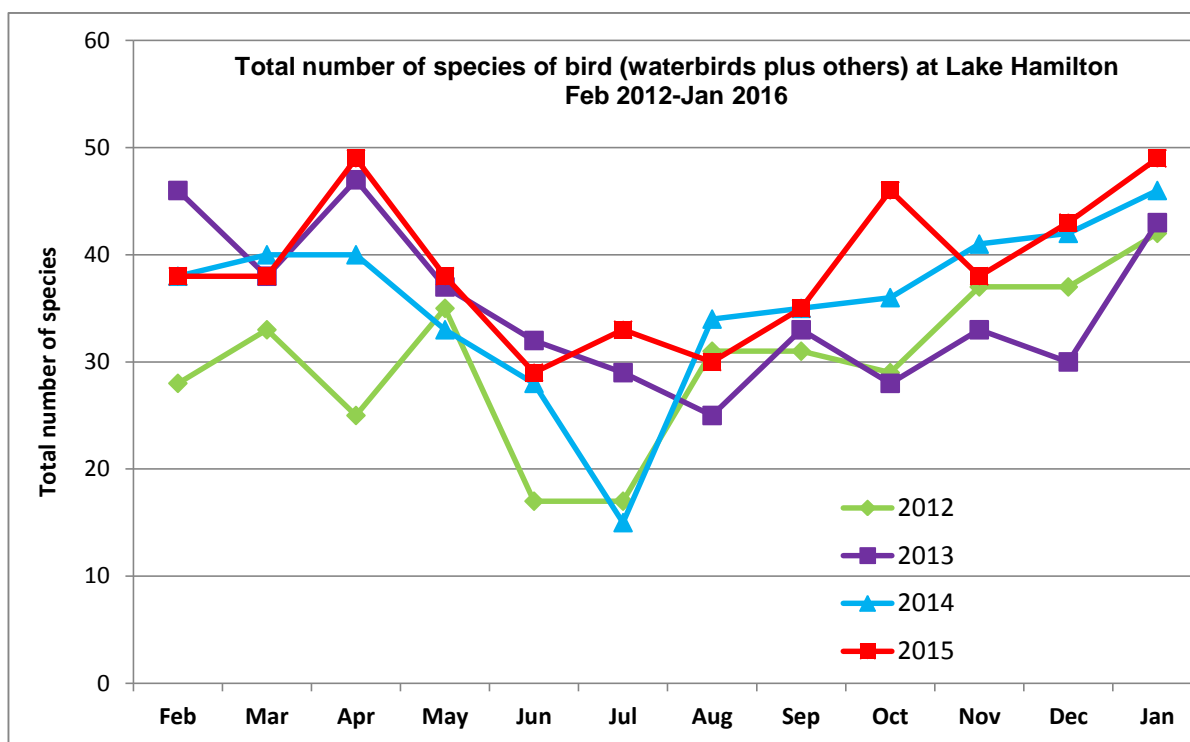

Number of species of waterbirds seen monthly for 4 years (Feb12-Jan16)

Year	Feb	Mar	Apr	May	Jun	Jul	Aug	Sep	Oct	Nov	Dec	Jan
2012	18	19	16	19	9	10	13	10	14	20	23	25
2013	30	29	29	22	18	12	13	19	13	15	15	25
2014	24	24	24	19	14	9	16	15	17	20	20	21
2015	20	22	24	22	11	15	12	16	20	21	21	27

Number of other birds (non-waterbirds) seen monthly for 4 yrs (Feb12-Jan16)

Year	Feb	Mar	Apr	May	Jun	Jul	Aug	Sep	Oct	Nov	Dec	Jan
2012	127	101	71	247	45	24	81	163	135	130	561	140
2013	766	65	236	263	98	120	160	75	164	135	125	123
2014	116	85	95	105	102	21	116	157	195	176	699	171
2015	164	306	152	192	189	205	125	130	280	279	113	428

Number of species of non-waterbirds ('other birds') seen monthly (Feb 2012-Jan 2016)

Year	Feb	Mar	Apr	May	Jun	Jul	Aug	Sep	Oct	Nov	Dec	Jan
2012	10	14	9	16	8	7	18	21	15	17	14	17
2013	16	9	18	15	14	17	12	14	15	18	15	18
2014	14	16	16	14	14	6	18	20	19	21	22	25
2015	18	16	25	16	18	18	18	19	26	17	22	22

Total species (waterbirds + others) at each monthly count (Feb12- Jan16)

Year	Feb	Mar	Apr	May	Jun	Jul	Aug	Sep	Oct	Nov	Dec	Jan
2012	28	33	25	35	17	17	31	31	29	37	37	42
2013	46	38	47	37	32	29	25	33	28	33	30	43
2014	38	40	40	33	28	15	34	35	36	41	42	46
2015	38	38	49	38	29	33	30	35	46	38	43	49